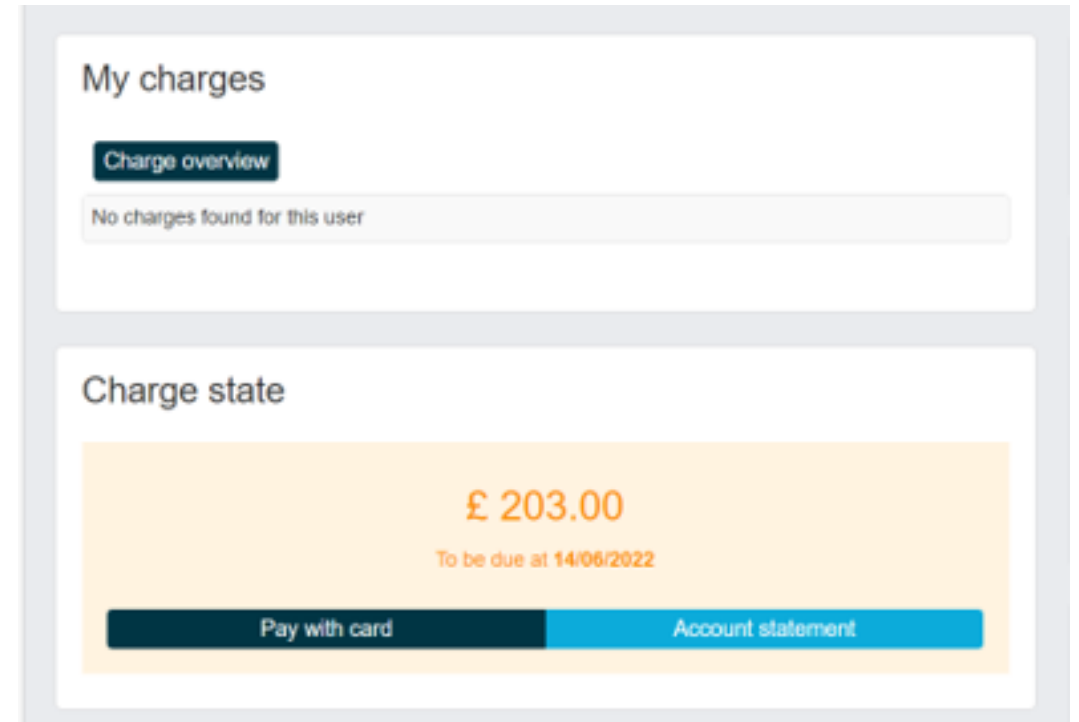

Via Parent Portal

Click on 'Pay with card' from your Parent Portal home screen to take you to the secure payment website.